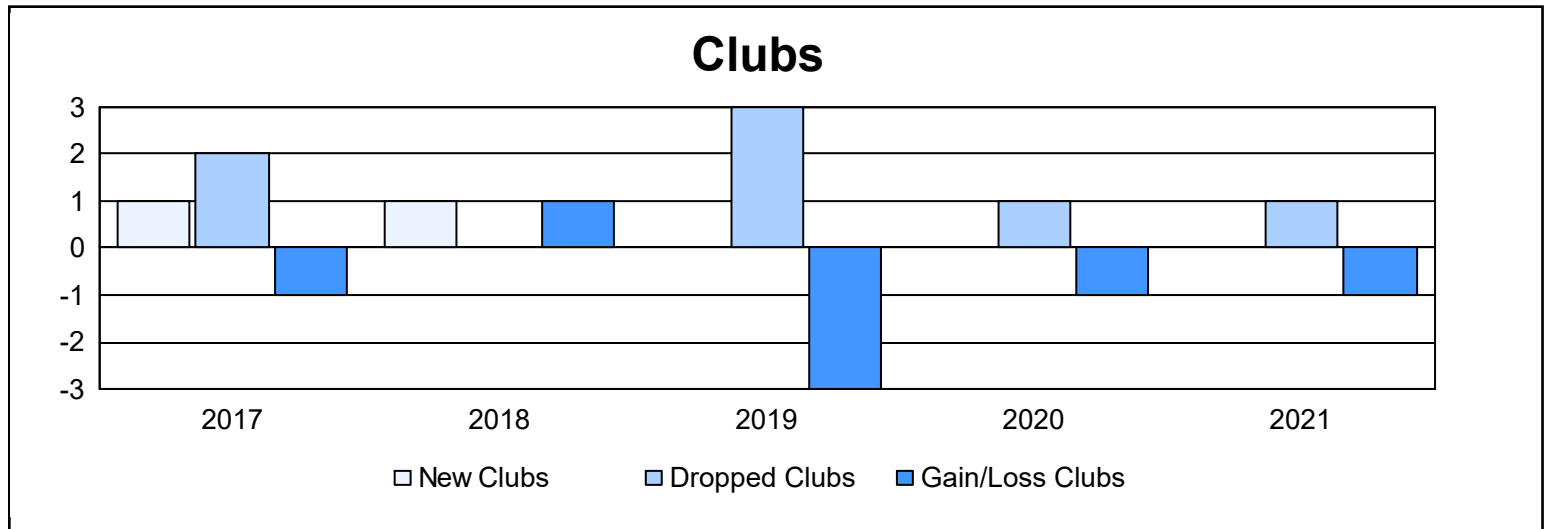

Year	New Clubs	Dropped Clubs	Gain/ Loss Clubs	New Members	Charter Members	Reinstate Members	Transfer Members	Total Member Added	Total Members Dropped	Gain/ Loss Members
2016-2017	1	2	-1	108	28	10	10	156	190	-34
2017-2018	1	0	1	76	25	5	5	111	132	-21
2018-2019	0	3	-3	79	4	8	6	97	171	-74
2019-2020	0	1	-1	75	1	3	7	86	117	-31
2020-2021	0	1	-1	60	0	2	4	66	132	-66
<b>Average</b>	<b>0</b>	<b>1</b>	<b>-1</b>	<b>80</b>	<b>12</b>	<b>6</b>	<b>6</b>	<b>103</b>	<b>148</b>	<b>-45</b>

### Membership Composition June 2021 Cumulative