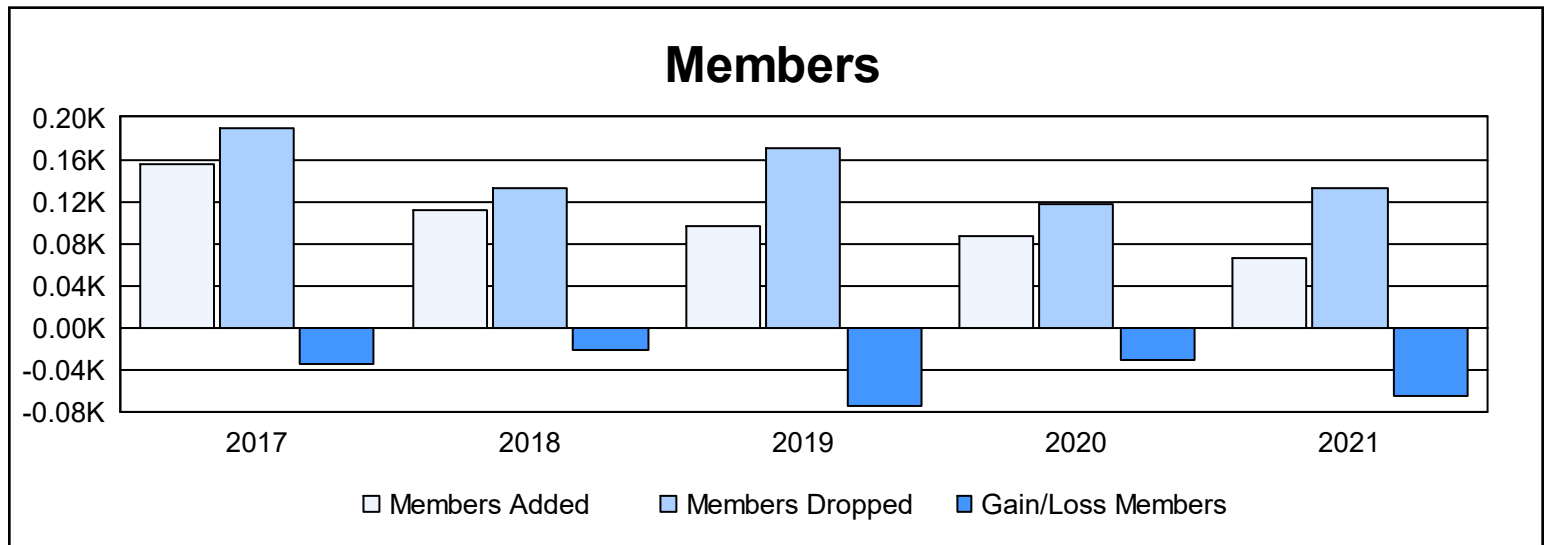

Year	New Clubs	Dropped Clubs	Gain/ Loss Clubs	New Members	Charter Members	Reinstate Members	Transfer Members	Total Member Added	Total Members Dropped	Gain/ Loss Members
2016-2017	1	2	-1	108	28	10	10	156	190	-34
2017-2018	1	0	1	76	25	5	5	111	132	-21
2018-2019	0	3	-3	79	4	8	6	97	171	-74
2019-2020	0	1	-1	75	1	3	7	86	117	-31
2020-2021	0	1	-1	60	0	2	4	66	132	-66
<b>Average</b>	<b>0</b>	<b>1</b>	<b>-1</b>	<b>80</b>	<b>12</b>	<b>6</b>	<b>6</b>	<b>103</b>	<b>148</b>	<b>-45</b>

### Membership Composition June 2021 Cumulative