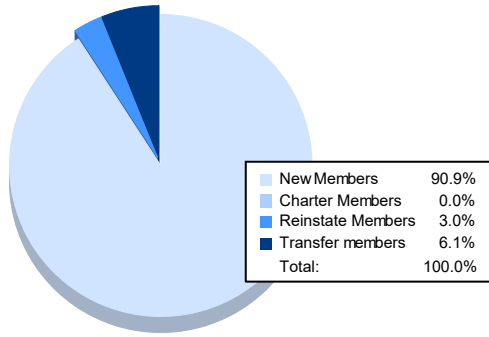

Year	New Clubs	Dropped Clubs	Gain/ Loss Clubs	New Members	Charter Members	Reinstate Members	Transfer Members	Total Member Added	Total Members Dropped	Gain/ Loss Members
2016-2017	1	2	-1	108	28	10	10	156	190	-34
2017-2018	1	0	1	76	25	5	5	111	132	-21
2018-2019	0	3	-3	79	4	8	6	97	171	-74
2019-2020	0	1	-1	75	1	3	7	86	117	-31
2020-2021	0	1	-1	60	0	2	4	66	132	-66
<b>Average</b>	<b>0</b>	<b>1</b>	<b>-1</b>	<b>80</b>	<b>12</b>	<b>6</b>	<b>6</b>	<b>103</b>	<b>148</b>	<b>-45</b>

### Membership Composition June 2021 Cumulative